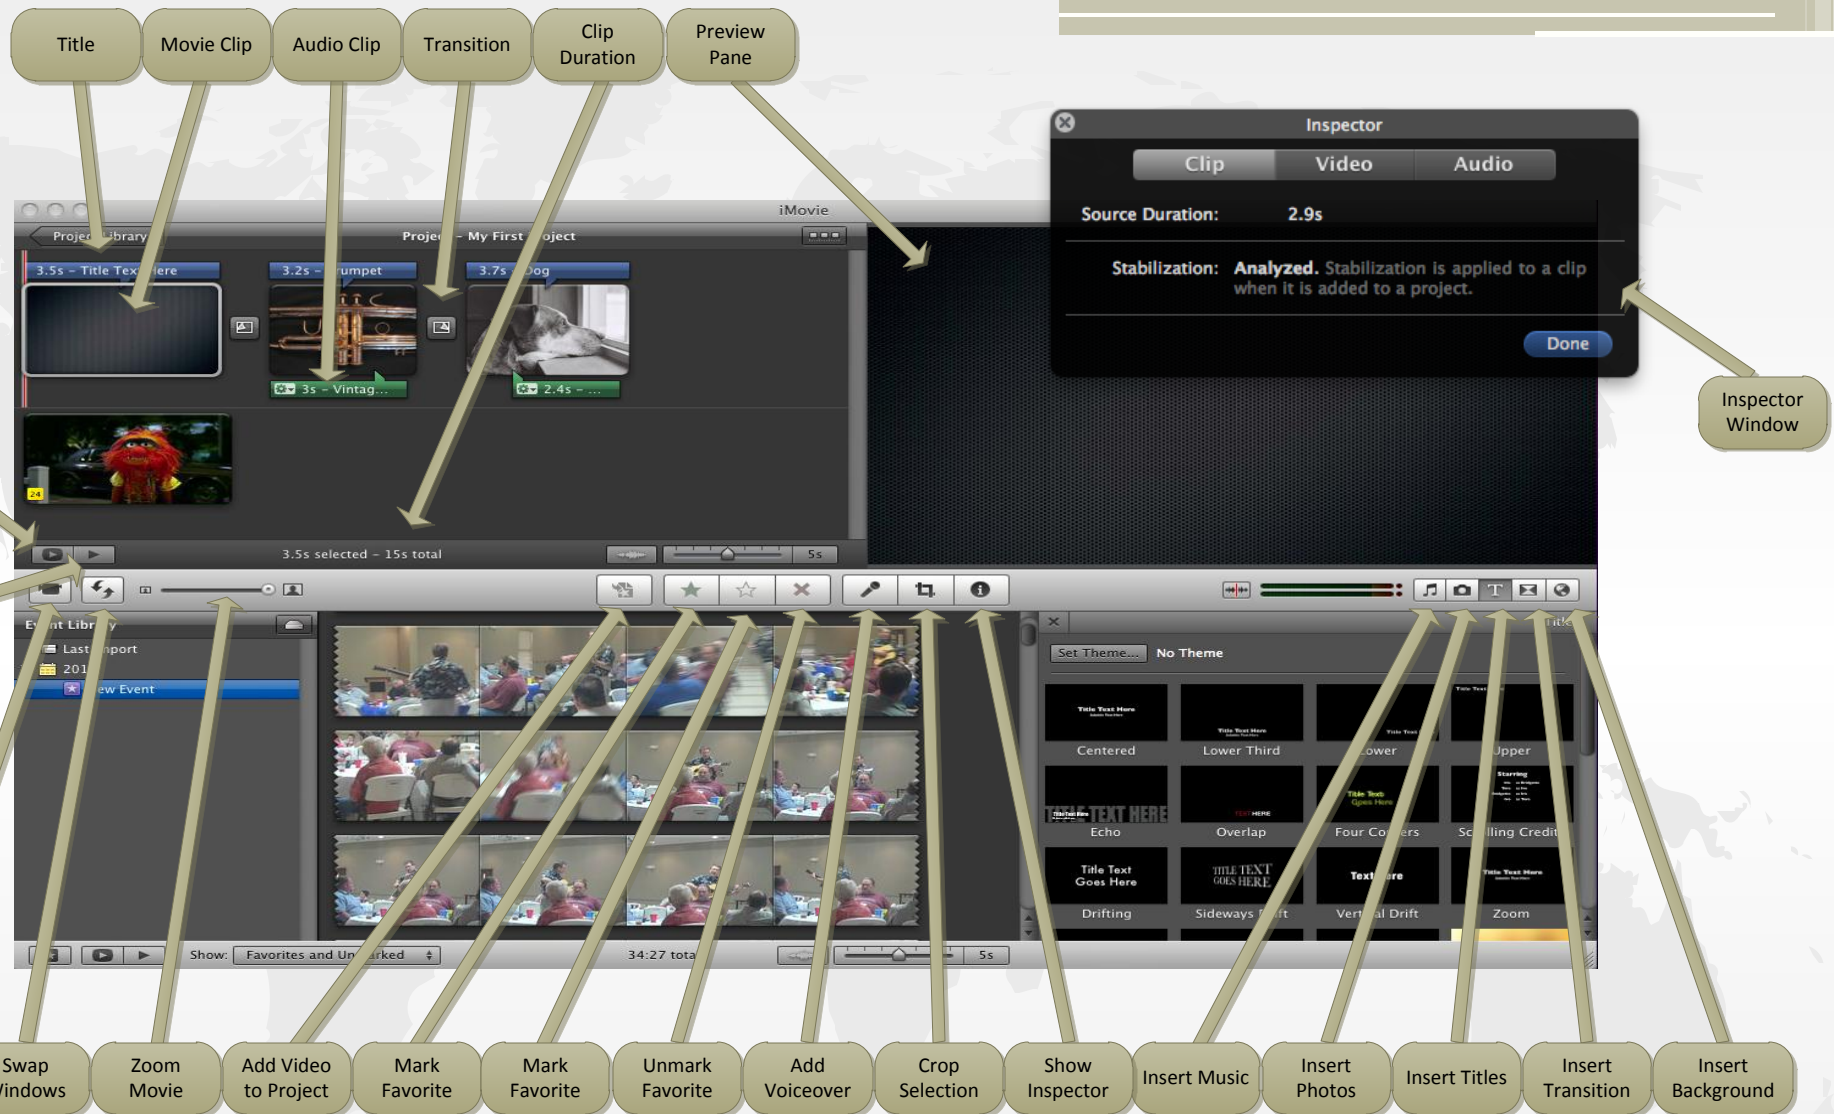

Anatomy of the iMovie '11 Window

Esc – Exit Full screen mode

Space bar – Play or stop a movie

(Slash) / – Play selection

Left arrow – Move play head back one frame

Right arrow – Move play head ahead one frame

Down arrow – Jump to next clip

Up arrow – Jump to previous clip

Command + A – Select all clips

Command + C – Copy selected clip

Command + X – Cut selected clip

Command + V – Paste selected clip

Command + Z – Undo last command

Command + G – Play selected event or project full screen